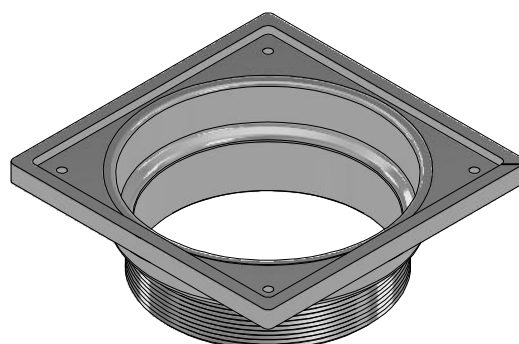

Kit de refacciones para mantenimiento preventivo. / Kit of parts for preventive maintenance.

Rc-012  
 Tornillo # 10-24 x 1/2"  
 # 10-24 x1/2" Screw

Rc-037  
 Rej. Cuadrada  
 Square Grid

Rc-016  
 Casq. Ctr. Grande  
 Cap Against Large

Rc-014  
 Contra Rejilla Cuadrada  
 Against Square Grid

Sc-028  
 Rejilla c/ Casquillo p/ Coladera  
 Grid w/ Cap for Drain