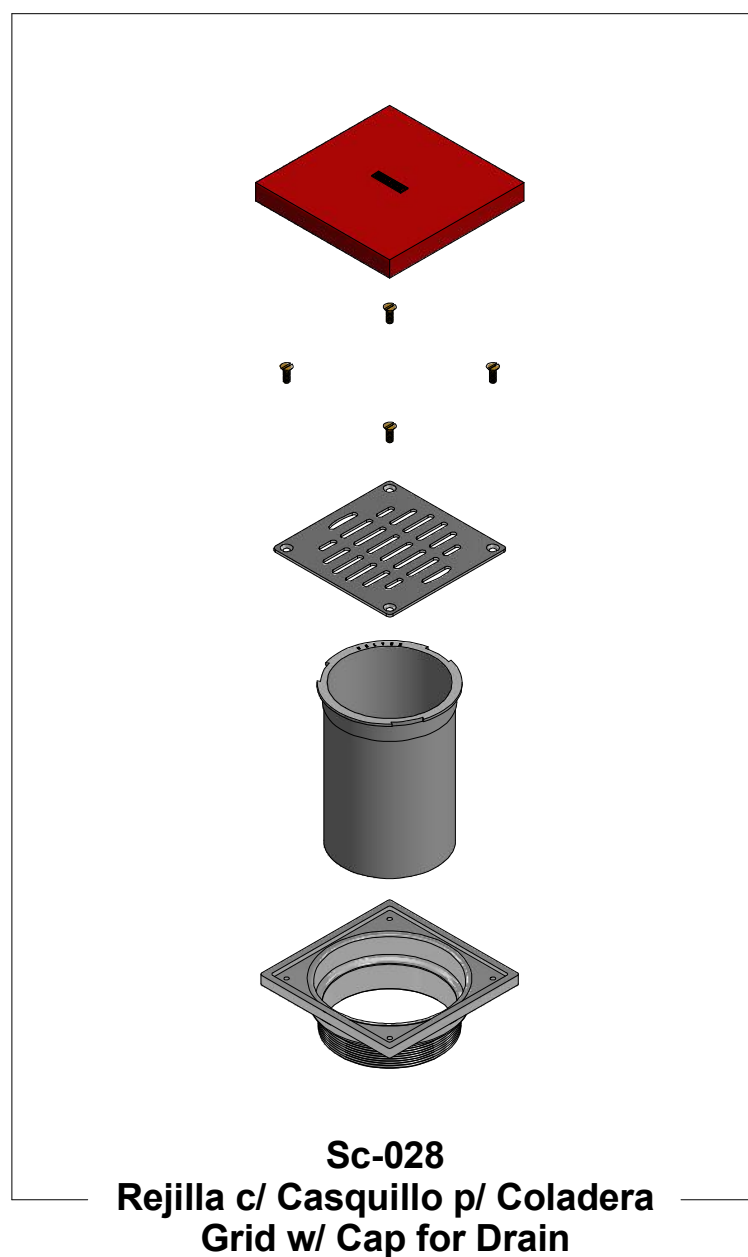

Kit de refacciones para mantenimiento preventivo. / Kit of parts for preventive maintenance.

Rc-012  
 Tornillo # 10-24 x 1/2"  
 # 10-24 x1/2" Screw

Rc-037  
 Rej. Cuadrada  
 Square Grid

Rc-016  
 Casq. Ctr. Grande  
 Cap Against Large

Rc-014  
 Contra Rejilla Cuadrada  
 Against Square Grid

Sc-028  
 Rejilla c/ Casquillo p/ Coladera  
 Grid w/ Cap for Drain