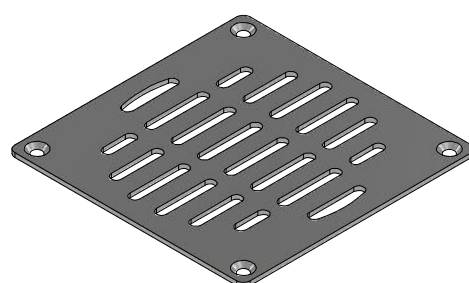

Kit de refacciones para mantenimiento preventivo. / Kit of parts for preventive maintenance.

Rc-012  
 Tornillo # 10-24 x 1/2"  
 # 10-24 x1/2" Screw

Rc-037  
 Rej. Cuadrada  
 Square Grid

Rc-016  
 Casq. Ctr. Grande  
 Cap Against Large

Rc-014  
 Contra Rejilla Cuadrada  
 Against Square Grid

Sc-028  
 Rejilla c/ Casquillo p/ Coladera  
 Grid w/ Cap for Drain