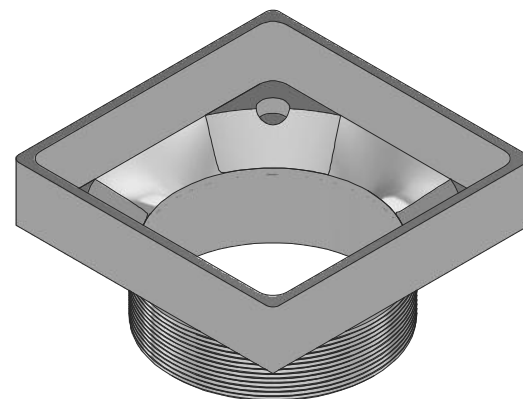

Kit de refacciones para mantenimiento preventivo. / *Kit of parts for preventive maintenance.*Sc-043
Porta Inserto Cuadrado Grande
Large Square Insert HolderRc-016
Casq. Ctr. Grande
Cap Against LargeRc-164
Contra Coladera Perimetral Grande
Against Large Perimeter StripSc-041
Contra Coladera Perimetral Cuadrada Grande
Large Perimeter Square Drain Grid