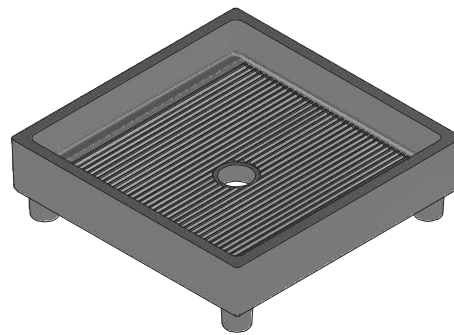

Kit de refacciones para mantenimiento preventivo. / *Kit of parts for preventive maintenance.*Sc-043
Porta Inserto Cuadrado Grande
Large Square Insert HolderRc-016
Casq. Ctr. Grande
Cap Against LargeRc-164
Contra Coladera Perimetral Grande
Against Large Perimeter StripSc-041
Contra Coladera Perimetral Cuadrada Grande
Large Perimeter Square Drain Grid